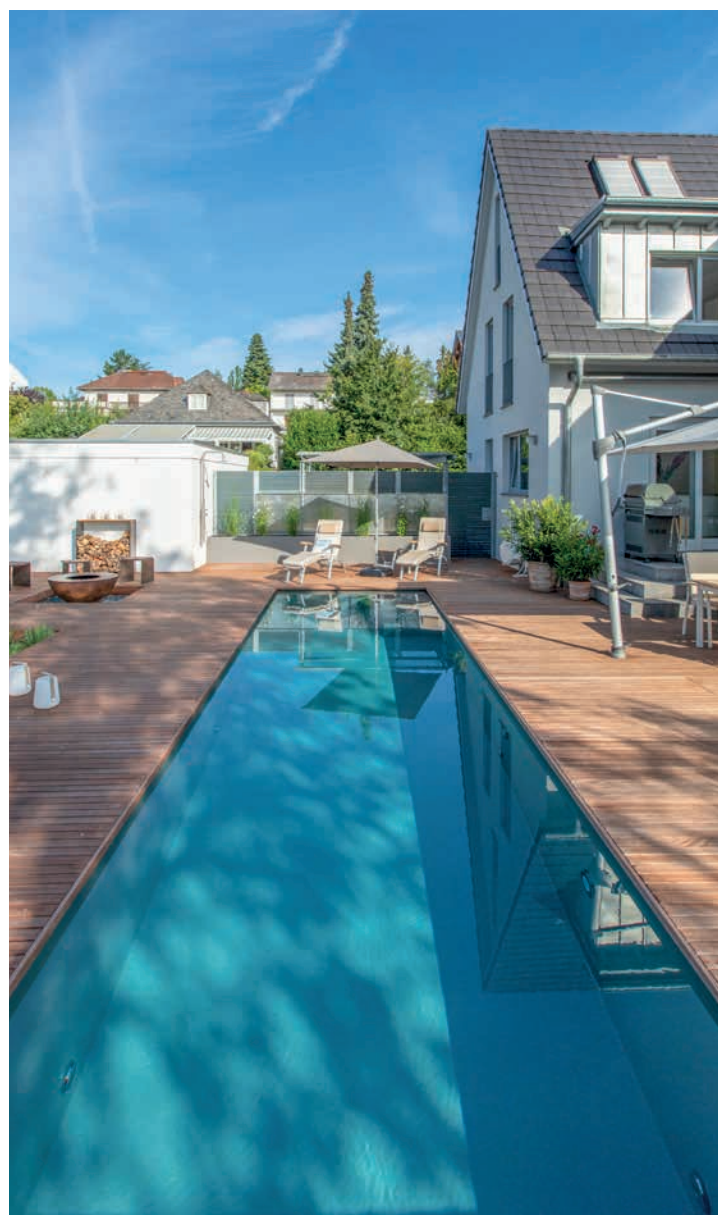

Overflow **UNDERFLOW**

MODERN AND MINIMALIST

The wholly **unique design** of the Underflow **hides the edge of the pool under the surrounding terrace**. The technical concept, developed by NIVEKO drawing on its own extensive experience, is a revolutionary combination of **functionality and luxury design**. Complement your garden with a stylish Underflow, and enjoy some unique and unforgettable moments.

The fact that the overflow edge is **hidden under the surrounding terrace** guarantees minimal water loss, while the Underflow maintains the unique design typical for overflow pools.