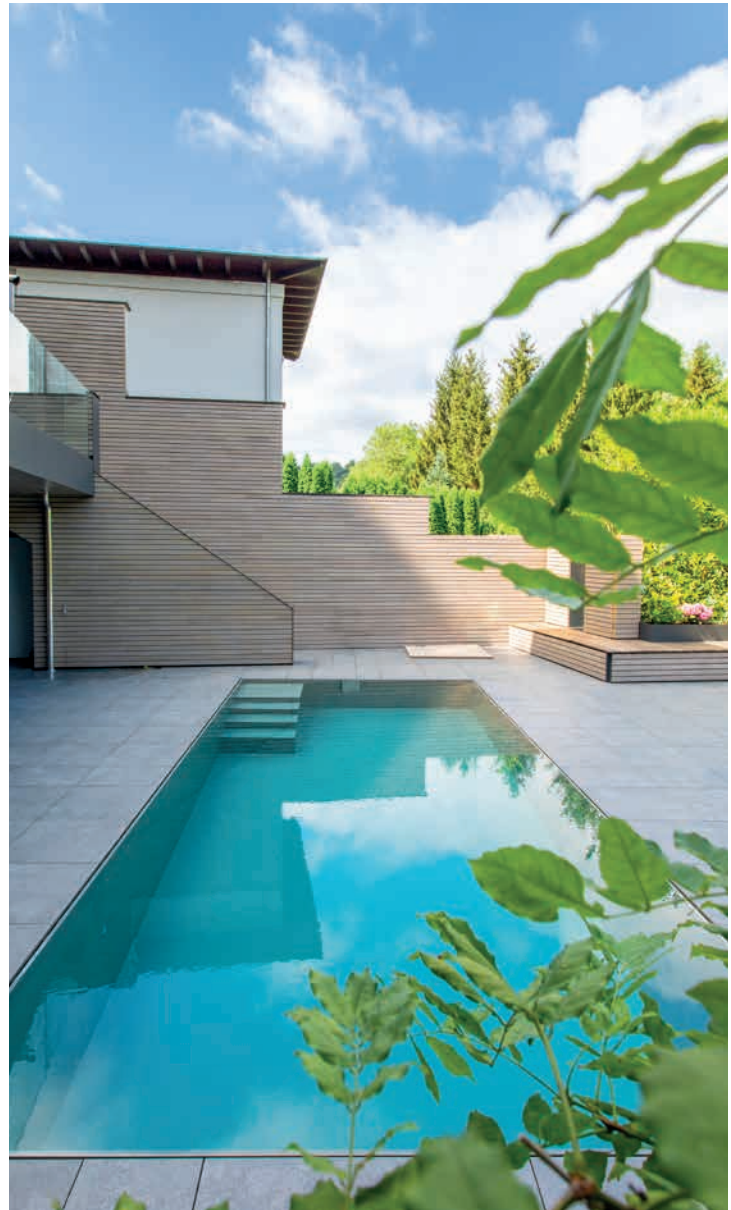

Overflow EVOLUTION

MINIMALISM IN PRACTICE

The pool's **elegant silhouette** merges gracefully with the surface of the water. The thin edge of the Evolution overflow is sure to appeal to anyone who **loves minimalism, pure and clean design**. Absorb yourself in the power of captivating lines.

The Evolution overflow features a reinforced **polished edge 20 mm thick**. For that perfect aesthetic appeal, it can be combined with **large-format tiles or wood**.